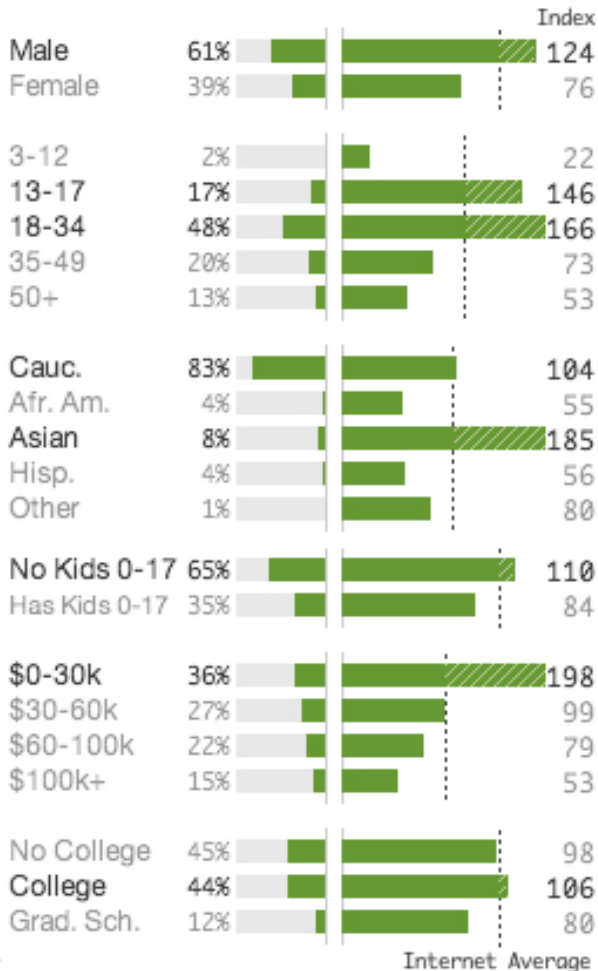

Key Statistics

Source: Google Analytics, June 2009

Monthly Ad Impressions: 22,000

Monthly Unique Visitors: 13,000

Google Page Rank: 4

Advertising Units

Treasure Tables supports static JPG, animated GIF and Rich Media (RM) creatives of the following sizes:

- Leaderboards (728 x 90)
- Skyscrapers (160 x 600)

CPM (impression-based) and CPC (click-based) campaigns are both available. Prices are determined by campaign type, media type, length of contract and slot availability.